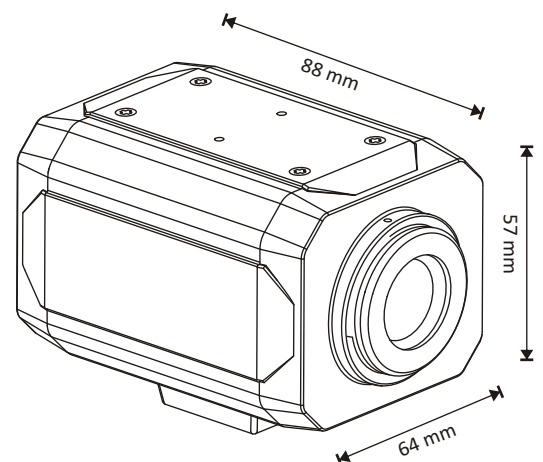

Dimension :