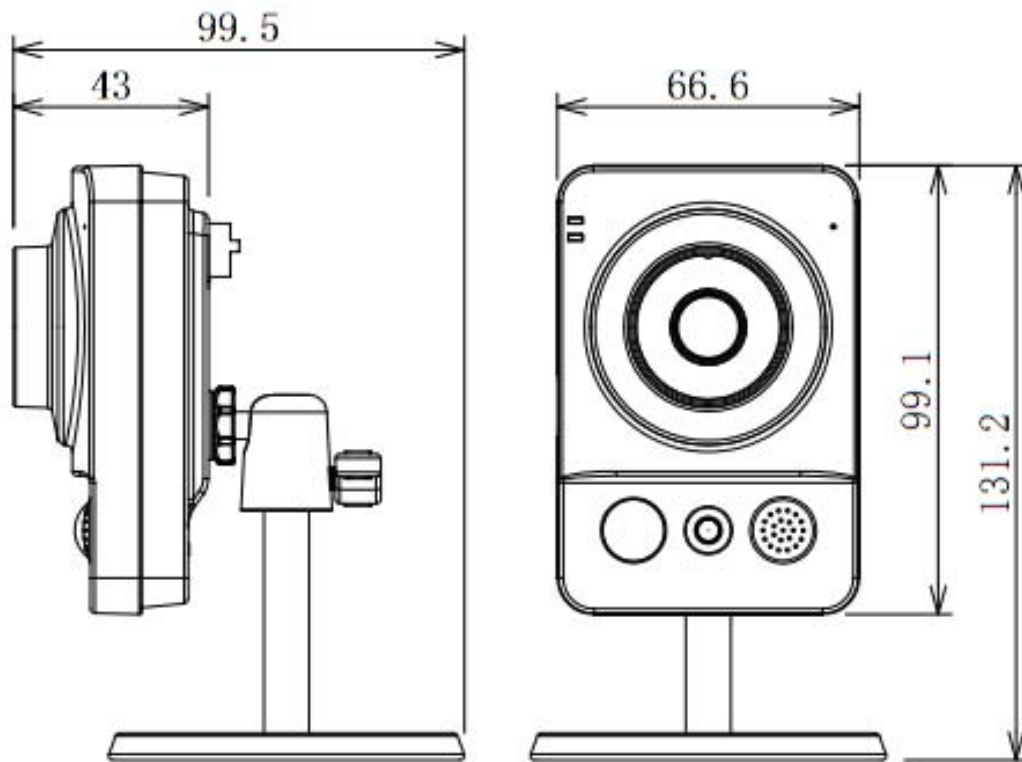

### Technical Specifications

Model	DH-IPC-K100		DH-IPC-K100A	DH-IPC-K100W
<b>Camera</b>				
Image Sensor	1/3" 1.3Megapixel Aptina CMOS			
Effective Pixels	1280(H)x960(V)			
Scanning System	Progressive			
Electronic Shutter Speed	Auto/Manual 1/3~1/10000 (PAL) Auto/Manual 1/4~1/10000(NTSC)			
Min. Illumination	0.1lux/F1.8(color),			
S/N Ratio	>50dB			
<b>Camera Features</b>				
Max. LEDs Length	10m			
Day/Night	Auto(Electronic) / Color / B/W			
White Balance	BLC / HLC / DWDR			
Gain Control	Auto/Manual			
Noise Reduction	2D			
Privacy Masking	Up to 4 areas			
<b>Lens</b>				
Focal Length	3.6mm			
Max Aperture	F1.8			
Angle of View	70°			
Mount Type	Board-in Type			
<b>Video</b>				
Compression	H.264/MJPEG			
Resolution	1.3M(1280x960)/720P(1280x720)/D1/CIF			
Frame Rate	Main Stream	1.3M(1~15fps)/720P/D1(1~25/30fps)		
	Sub Stream	D1/CIF(1 ~ 25/30fps)		
Bit Rate	H.264: 32K ~ 8096Kbps,MJPEG:32K~12288Kbps			
<b>Audio</b>				
Compression	N/A	G.711a / G.711u (64kbps)/ PCM(128kbps)		
Interface	N/A	Built-in Mic, Built-in speaker		
<b>Network</b>				
Ethernet	RJ-45 (10/100Base-T)		RJ-45(10/100Base-T) / Wi-Fi(802.11b/g)	
Protocol	IPv4/IPv6, HTTP, SSL, TCP/IP, UDP, UPnP, ICMP, IGMP, SNMP, RTSP, RTP, SMTP, NTP, DHCP, DNS, PPPOE, DDNS, FTP, IP Filter, QoS, Bonjour			
ONVIF	ONVIF Ver. 2.0			
Max. User Access	10 users			
Smart Phone	iPhone, iPad, Android, Windows Phone			
<b>Auxiliary Interface</b>				
Memory Slot	N/A	Micro SD, Max 32GB		

## DH-IPC-K100/ K100A / K100W

PIR Sensor Range	Up to 6m	
Alarm	N/A	1/1 channel In/Out
<b>General</b>		
Power Supply	DC12V,PoE(802.3af)	DC12V
Power Consumption	<4W	
Working Environment	-10°C~+50°C, 10%~90%	
Dimensions(W×D×H)	66.6×43mm×131.2	
Weight	0.35kg (0.4kg with bracket)	

### Dimensions (mm)

<http://www.asi.ind.in>