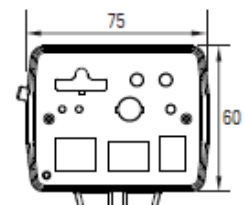

Specifications

Model		QIP-10001-CO	
Camera	Image Device	1/4" Omni Vision 1.0M Progressive Scan CMOS	
	Effective Pixels	1280(H) x 800 (V)	
	Aspect Ratio	HD: 16:9 SD: 4:3	
	Horizontal angle	96.2°(W) ~ 28.3°(T)	
	MIN. Luminance	COLOR : 0.2Lux @ F1.2	
		B/W : 0.03Lux @ F1.2	
	Day & Night	Auto / Day / Night(ICR)	
	Shutter Speed	1/7.5~1/100000 sec	
	AGC	Auto/ Manual	
	White Balance	AUTO / Indoor / Outdoor	
	BLC	OFF / MIN / MID / MAX	
	Image setting	Brightness, Sharpness, Contrast, Saturation	
Network	OS	Embedded Linux	
	Video Compression	Triple Codec, H.264/ MPEG4 / MJPEG	
	Video Streaming	Multi Streaming	
		CBR/VBR (Controllable frame rate and Bandwidth)	
	Resolution	All Codec : 720P/D1/CIF	
		QCIF (MJPEG mode only)	
	Frame Rate	Max. 30 /25 fps for 720P/D1/CIF/QCIF	
	Audio Compression	Two way, G.711 PCM, μ -law 64kbps 8kHz	
	Local Storage	SDHC memory card (card not included)	
	Motion detection	Notification: FTP, e-mail, Alarm out, JPEG Recording on SD	
	Alarm	Pre-Pos Alarm	
	Max number of Clients	5	
	Protocols Support	IPv4	ONVIF, TCP/IP, UDP/IP, RTP(UDP), RTSP, NTP, HTTP,HTTPS, SSL, DNS, DDNS, DHCP, FTP, SMTP, ICMP, SNMPv1/v2c/v3(MIB-2)
		IPv6	TCP/IP, HTTP, HTTPS, DHCP
DDNS		Proprietary: NET4C (DDNS), Public DDNS services Support: www.dyndns.com, www.no-ip.com	
Security		HTTPS(SSL), Digest Authentication (ID/PW)	
OS Supported	Windows 7, Vista, XP, 2000		
General	Camera Posture	C Mount	
	Sensor In/Out	Built-in 1 Input/ 1 Output	
	Video Out	BNC: VBS 1.0 Vp-p	
	Power	DC 12V , 6W	
		POE IEEE 802.3af	
	Approvals	FCC, CE, ROHS	
	Housing	Color: White	
	Material	Body: Aluminum Die-casting	
	Dimension	Net \varnothing xH): 125 x 75 x 60 mm	
	Weight	450g	
Operating Temp.	-10~50°C		