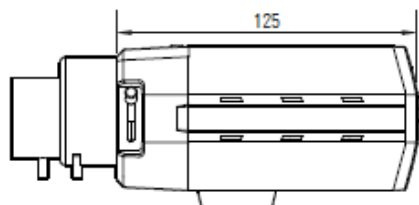

Bidirectional Audio

PID series provides two-way audio support. This enables remote users not only to view, but also to listen in on an area and communicate orders or requests to visitors or intruders.

Unit: mm