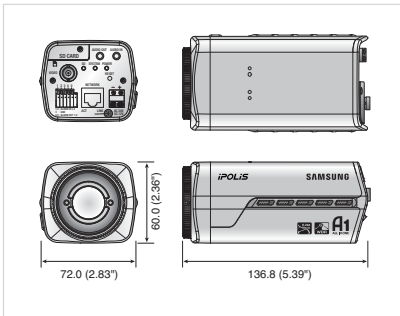

Dimensions

Unit : mm (inch)

Design and specifications are subject to change without notice.

The Eco mark represents Samsung Techwin's will to create environment-friendly products, and indicates that the product satisfies the EU RoHS Directive.

■ DISTRIBUTED BY

www.asi.ind.in