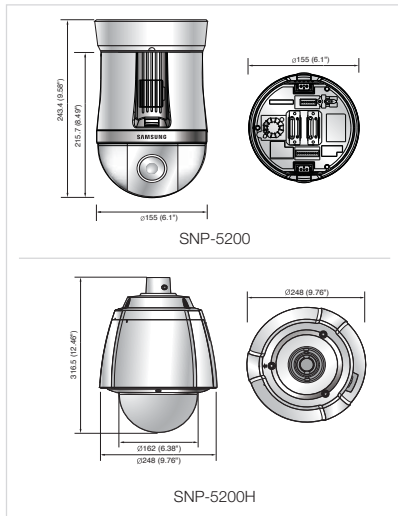

1.3Megapixel HD 20x PTZ Dome Network Camera

SNP-5200/5200H

Dimensions

Unit : mm (inch)

Specifications

	SNP-5200N/P	SNP-5200HN/HP
VIDEO		
Imaging Device	1/3" 1.3M PS CMOS	
Total Pixels	1,384(H) x 1,076(V)	
Effective Pixels	1,329(H) x 1,049(V)	
Scanning System	Progressive	
Min. Illumination	Color : 0.7Lux (F1.6, 50IRE), 0.01Lux (Sens-up 60x, 50IRE) B/W : 0.08Lux (F1.6, 50IRE), 0.001Lux (Sens-up 60x, 50IRE)	
S / N Ratio	52dB	
Video Output	CVBS : 1.0 Vp-p / 75Ω composite, 704 x 480(N), 704 x 576(P), for installation	
LENS		
Focal Length (Zoom Ratio)	4.45 ~ 89mm (20x)	
Max. Aperture Ratio	F1.6(Wide) / F2.9(Tele)	
Angular Field of View	H : 56.56°(Wide) ~ 3.10°(Tele) / V : 43.32°(Wide) ~ 2.34°(Tele)	
Min. Object Distance	1m (3.28ft)	
Focus Control	AF / One-shot AF / Manual	
Lens Type	DC auto iris	
Mount Type	Board-in type	
PAN / TILT / ROTATE		
Pan Range	360° Endless	
Pan Speed	Preset : 500°/sec, Manual : 0.024°/sec ~ 120°/sec	
Tilt Range	190°(-5° ~ 185°)	
Tilt Speed	Preset : 500°/sec, Manual : 0.024°/sec ~ 120°/sec	
Preset	255ea	
Preset Accuracy	±0.1°	
OPERATIONAL		
Camera Title	Off / On (Displayed up to 15 characters)	
Day & Night	Auto (ICR) / Color / B/W	
Backlight Compensation	Off / BLC / HLC	
Contrast Enhancement	SSDR (Samsung Super Dynamic Range) (Off / On)	
Digital Noise Reduction	SSNR III (2D+3D noise filter) (Off / On)	
Digital Image Stabilization	Off / On	
Motion Detection	Off / On (4 programmable zones)	
Privacy Masking	Off / On (8 programmable zones)	
Sens-up (Frame Integration)	Off / Auto (2x ~ 60x)	
Gain Control	Off / Low / Medium / High / Manual	
White Balance	ATW / AWC / Manual / Indoor / Outdoor	
Electronic Shutter Speed	Auto / A.FLK / Manual (1/30 ~ 30,000sec)	
Digital Zoom	16x	
Flip / Mirror	Off / On	
Intelligent Video Analytics	Scene Change, Virtual Line, Enter / Exit, Appear / Disappear	
Alarm I/O	Input 4ea / Output 2ea (Relay)	
Remote Control Interface	RS-485/422	
RS-485 Protocol	Samsung-T/E, Pelco-P/D, Panasonic, Honeywell, AD, Bosch, Vicon, GE	
NETWORK		
Ethernet	RJ-45 (10/100BASE-T)	
Video Compression Format	H.264, MPEG-4, MJPEG	
Resolution	1280 x 1024, 1280 x 720P (HD), 1024 x 768, 800 x 600, 640 x 480, 320 x 240	
Max. Framerate	30fps at all resolutions	
Video Quality Adjustment	H.264, MPEG-4 : Compression level, Target bitrate level control MJPEG : Quality level control	
Bitrate Control Method	H.264, MPEG-4 : CBR or VBR, MJPEG : VBR	
Streaming Capability	Multiple streaming (Up to 10 profiles)	
Audio I/O	Mic / Line in, Line out	
Audio Compression Format	G.711 u-law	
Audio Communication	Bi-directional audio	
IP	IPv4, IPv6	
Protocol	TCP/IP, UDP/IP, RTP(UDP), RTP(TCP), RTSP, NTP, HTTP, HTTPS, SSL, DHCP, PPPoE FTP, SMTP, ICMP, IGMP, SNMPv1/v2c/v3(MIB-2), ARP, DNS, DDNS, ONVIF HTTPS(SSL) login authentication, Digest login authentication	
Security	IP address filtering, User access log, 802.1x authentication	
Streaming Method	Unicast / Multicast	
Max. User Access	10 users at unicast mode	
Memory Slot	SD/SDHC memory slot	
ONVIF Conformance	Yes	
Webpage Language	English, French, German, Spanish, Italian, Chinese, Korean, Russian, Japanese, Swedish, Danish, Portuguese, Turkish, Polish, Czech, Rumanian, Serbian, Dutch, Croatian, Hungarian, Greek	
Web Viewer	Supported OS : Windows XP / VISTA / 7, MAC OS Supported Browser : Internet Explorer 6.0 or Higher, Firefox, Google Chrome, Apple Safari	
Central Management Software	NET-i viewer	
ENVIRONMENTAL		
Operating Temperature / Humidity	-10°C ~ +50°C (+14°F ~ +122°F) / 20% ~ 80% RH	-50°C ~ +50°C (-58°F ~ +122°F) / up to 100% RH
Ingress Protection	N/A	IP66 and IK10 Grade (Waterproof)
ELECTRICAL		
Input Voltage	24V AC, PoE+ (IEEE802.3at)	
Power Consumption	Max. 21W	Max. 25W (Heater off), Max. 52W (Heater on) * Heater works at AC input only.
MECHANICAL		
Color / Material	Ivory / Plastic	
Dimensions (WxH)	Ø155.0 x 243.4mm (Ø6.1" x 9.58")	
Weight	2.1Kg (4.63 lb)	