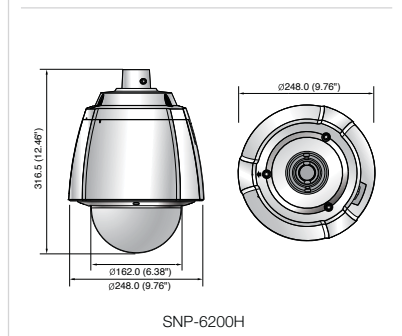

SNP-6200

SNP-6200H

The Eco mark represents Samsung Techwin's will to create environment-friendly products, and indicates that the product satisfies the EU RoHS Directive.

SAMSUNG TECHWIN CO., LTD.

701, Sampyeong-dong, Bundang-gu, Seongnam-si, Gyeonggi-do Korea 463-400
Tel : +82-70-7147-8741 ~ 8749, 8752 ~ 8760 Fax : +82-31-8018-3745
www.samsungipolis.com www.samsungsecurity.com

SAMSUNG TECHWIN AMERICA Inc.

SAMSUNG TECHWIN EUROPE LTD.

■ DISTRIBUTED BY

www.asi.ind.in