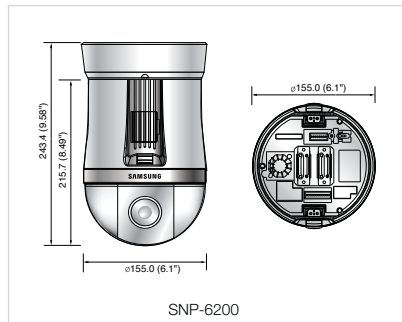

Dimensions

Unit : mm (inch)