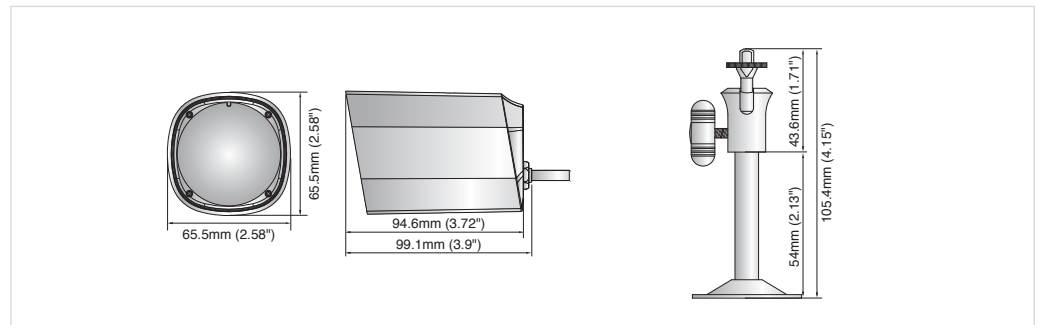

Dimensions

Unit : mm (inch)

Design and specifications are subject to change without notice.

The Eco mark represents Samsung Techwin's will to create environment-friendly products, and indicates that the product satisfies the EU RoHS Directive.

■ DISTRIBUTED BY

www.asi.ind.in