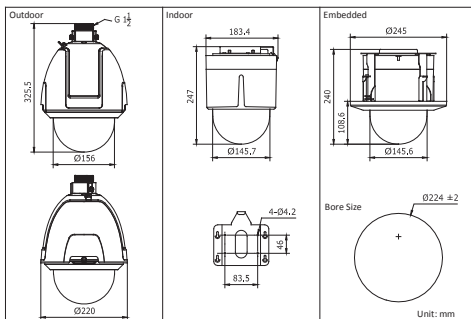

Dimensions

Accessories

DS-1614ZJ
(Long-arm Wall Mount Bracket)

Specifications

	DS-2DF1-513-B(Outdoor) DS-2DF1-503-B (Indoor) DS-2DF1-533-B (In-ceiling)	DS-2DF1-515-B (Outdoor) DS-2DF1-505-B (Indoor) DS-2DF1-535-B (In-ceiling)	DS-2DF1-517-B(Outdoor) DS-2DF1-507-B(Indoor) DS-2DF1-537-B(In-ceiling)
Camera			
Image sensor	1/4" SONY EXVIEW HAD progressive scan CCD		
Effective pixel	PAL:752(H)×582(V), NTSC:768(H)×494(V)		
Horizontal resolution	Color: 540 TVL, B/W: 570 TVL		
Signal system	PAL / NTSC		
Min.illumination	Color: 0.7Lux/F1.4, B/W: 0.01Lux/F1.4	Color: 0.65 lux@F1.35, B/W: 0.005 lux@F1.35	Color: 1.4 lux@F1.6, B/W: 0.01 lux@F1.6
White balance	Auto / Manual / ATW / Indoor / Outdoor / Outdoor Auto /sodium lamp		
AGC	Auto / manual		
S/N ratio	≥ 50dB		
BLC	On / off		
WDR	128x (on / off / auto)		
Anti-shake	--	On / off	
Shutter time	PAL: 1/3 - 1/10,000s, NTSC: 1/4 - 1/10,000s		
Day & night	IR cut filter		
Digital zoom	12x		
Privacy mask	24 privacy masks programmable		
Focus model	Auto / semi-automatic / manual		
Lens			
Focal length	4.1-73.8mm, 18X	3.5-98mm,28X	3.4-122.4mm,36X
Zoom speed	Approx.2.0s(Optical Wide-Tele)	Approx.1.7s(Optical Wide-Tele)	Approx.2.7s(Optical Wide-Tele)
Angle of view	48-2.8° (Wide-Tele)	55.8-2.1° (Wide-Tele)	57.8-1.7° (Wide-Tele)
Min. working distance	290-800mm (Wide-Tele)	10-1,500mm(Wide-Tele)	320-1,500mm(Wide-Tele)
Aperture range	F1.4 - F3.0	F1.35 - F3.7	F1.6 - F4.5
Pan and tilt			
Pan Range	360°endless		
Pan Speed	Pan Manual Speed: 0.1° -300°/s, Pan Preset Speed: 540°/s		
Tilt Range	-5°-185°(Auto Mirror)		
Tilt Speed	Tilt Manual Speed: 0.1°-240°/s, Tilt Preset Speed: 400°/s		
Proportional Zoom	Rotation speed can be adjusted automatically according to zoom multiples		
Number of Preset	256		
Patrol	8 patrols, up to 32 presets per patrol		
Pattern	4 patterns, with the total recording time not less than 10 min		
Power-off Memory	Support		
Park Action	Preset / Patrol / Pattern / Pan scan / Tilt scan / Random scan / Frame scan / Panorama scan		
PTZ Position Display	On / Off		
Freeze Frame	Support		
Alarm			
Alarm input	2 (7 alarm inputs optional)		
Alarm output	2 relay outputs, alarm response actions configurable		
Alarm action	Preset / Patrol / Pattern / Pan scan / Tilt scan / Random scan / Frame scan / Panorama scan / Relay output		
Input / output			
Monitor output	1.0V[p-p] / 75Ω, NTSC (or PAL) composite, BNC		
Audio input	Audio input (LINE input), 2-2.4V[p-p]; output impedance: 1KΩ, ±10%		
Audio output	Line level, impedance: 600Ω		
Network			
Ethernet	10Base-T / 100Base-TX, RJ45 connector		
Max.image resolution	PAL:704×576, NTSC:704×480		
Frame rate	PAL :25 fps (704×576), NTSC: 30 fps (704×480)		
Image compression	H.264/MJPEG		
Audio compression	G.711 / 16kbps		
Protocols	TCP/IP, HTTP, DHCP, DNS, RTP/RTCP, RTSP, PPPoE, SMTP, NTP (FTP, SNMP optional)		
No. of simultaneous users	Up to 6 users		
Dual streams	Support		
Mini SD memory card	Manual REC / Alarm REC., Built-in SD/SDHC Slot, up to 32GB		
User/Host level	3 Levels: Administrator, Camera control, Live view only		
Security measures	User authentication (ID and PW), Host authentication (MAC address)		
Client GUI			
Camera control	Pan / Tilt, Zoom, Focus, Click centering, Drag zoom, Iris, Preset position call and program, Auto mode.		
Camera name	Up to 18 characters		
Date & time display	Time: Week: Date, 6 formats on the Client		
Reading patrol message	Display and reading of preset message contained in each patrol via client software		
Fiber interface (available for fiber dome only)			
Data mode	10 Base-T / 100 Base-TX		
Physical interface	FC(SC optional)		
Fiber wavelength	TX1310/RX1550nm		
Fiber type	Single Fiber/Singlemode		
Transmission distance	20Km, 40Km / 60Km/ 80Km optional		
General			
Menu Language	English, Chinese		
RS-485 Protocols(optional)	HIKVISION, Pelco-P, Pelco-D, self-adaptive		
Power Supply	24VAC (12V DC optional)		
Power Consumption	Outdoor dome: Max.45 W ; Indoor/In-ceiling dome: Max.20 W		
Working Temperature / Humidity	-30°C-65°C(-22°F-149°F)(outdoor dome) / -10°C-50°C(14°F-122°F)(indoor dome), 90% or less		
Protection Level	IP66 standard (outdoor dome), TVS 3,000V lightning protection, surge protection and voltage transient protection		
Mounting	Various mounting modes optional		
Dimension	Φ 220 × 325.5mm (Φ 8.66" × 12.81") (outdoor), Φ 183.4 × 247mm (Φ 7.22" × 9.72") (indoor) Φ 245 × 240mm (Φ 9.65" × 9.45") (in-ceiling)		
Weight (approx.)	5kg (11.02lbs)		