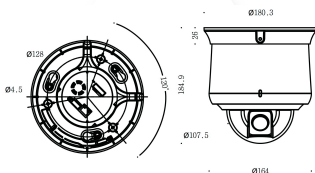

Brackets (Optional)

PS-120F
In-ceiling Mount type
Unit: 1.0 Kg

PS-120 + DSB-312
Wall Mount type
Unit: 2.0 Kg

PS-120 + CPA-312
Ceiling Drop Mount type
Unit: 2.1 Kg

Dimensions

Specification

MODEL	PS-120
Image sensor	1/4" SONY Super HAD II (Double Scan) CCD
Total pixels	PAL:1028(H)x596(V)
Scanning System	Interface
Scanning Frequency	15.625KHz(H),50Hz(V)
Sync.System	Internal
Resolution	700 TV lines (Color) / 800 TV lines (BW)
Min.illumination	Color :0.5 lux / BW : 0.2 lux Color DSS : 0.001 lux / BW DSS : 0.0004 lux
Video output	1.0 Vp-p (75 ohm, Composite)
S/N Ratio	More than 50dB (AGC off)
Lens Type	12x Day & Night Zoom Lens
Zoom Ratio	Optical 12x , Digital 32x Zoom
Focal Length	f=3.8 mm ~ 45.6 mm
Aperture Ratio	F1.6 (wide) ~ F2.7(tele)
Focus	Auto / Zoom -Trig/Manual
Focus Distance	0.1/1.0/1.3/2.0/6.0 m
E.Zoom	off/Max 2x~32x
Exposure	Auto/Shutter PRI/Manual
Gain Control	Off/On (Auto Max 30dB)
Shutter Speed	1/50 ~ 1/100,000 sec
Digital Shutter Speed	Off/Max 2x~512x
Flickerless	Off/On
Brightness	1~15 steps
WDR /BLC	Off/WDR/BLC
Day &Night	Auto/Sens-in/Ext/Day/Night
White Balance	ATW/One-Push/Indoor/Outdoor/Manual/Auto
Image DNR	Off/Manual/Auto
HR	Off/1~7 steps
Mirror	Off/H/V/H+V
Sharpness	1~16 steps
Effect	Off/Negative/B&W
Freeze	Off/On
Intelligent	Privacy/MD/OD
Privacy Mask	Off/16 Positions
Motion Detection	Off/3 Positions
Object Detection	Off/On
Special	Sync/Phase/Comm
Sync Mode	INT/LL
Phase	0~255 steps
Communication	Baud Rate: 2400/4800/9600/19200/38400 Protocol :Pelco -D/Pelco-P
Display	Disp Sel/Init Sel/Sel Init Msg/Language
Disp Sel(Off/On)	ID/Title/Zoom Ratio
Init Sel(Off/On)	ID/Baud Rate/Protocol/Version/Init Msg
Communication	RS-485
Power Consumption	DC 12V /600mA
Operating Temperature	0°C~+50°C(Indoor)
Operating Humidity	20%~75% RH
Certification	CE,FCC,RoHs
Dimension	107.5*184.9(H) mm
Weight	1 kg