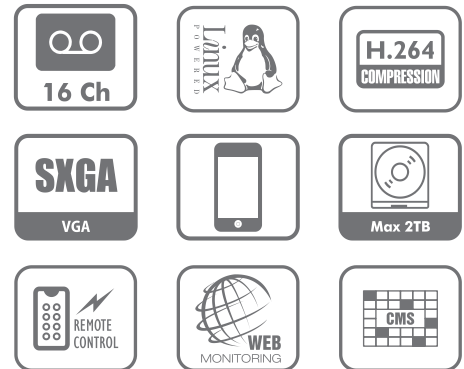

16 Channel Entry-level Mini 1U Standalone DVR

Krypto Series

Main Features

- ⇒ 16 channel CIF entry level mini 1U standalone DVR
- ⇒ Up to 16 cameras with SXGA(1280×1024) display
- ⇒ H.264 dual-stream video compression
- ⇒ Live, recording, playback, backup & remote access
- ⇒ All channel simultaneous realtime playback
- ⇒ Smart video detection: MD, camera blank, video loss
- ⇒ Support 1 SATA HDD, 2 USB2.0
- ⇒ Easy backup: USB devices, network download

Feature	Specification
Processor	High performance embedded microprocessor
Operating System	Embedded LINUX
System Resources	Pentaplex function: live, recording, playback, backup & remote access
Control Devices	Front panel, USB mouse, IR remote control, Keyboard, Network
Video Input	16 channel, BNC(1.0Vp-p, 75Ω)
Video Output	1 VGA, 1 TV, BNC(1.0Vp-p, 75Ω)
Video Standard	NTSC(525Line, 60f/s), PAL(625Line, 50f/s)
Compression	H.264 / G.711
Video Resolution	1280×1024, 1280×720, 1024×768, 800×600
Video Recording	D1/4CIF@1~6/7fps(704×576/704×480) / CIF@1~25/30fps(352×288/352×240) / QCIF@1~25/30fps(176×144/176×120)
Video Display Split	1/4/8/9/16
Privacy Masking	4 self-defined four-sided zones for privacy masking for each camera
Audio Input	1 channel, RCA(200-2800mV, 30KΩ)
Bi-directional Talk Input	Same with audio input channel 1
Audio Output	1 channel, BNC(200-3000mV, 5KΩ)
Hard Disk	1 SATA port, Max 2TB HDD supported
HDD Management	Hard disk hibernation technology, HDD faulty alarm
Recording Mode	Manual, Schedule(Regular(Continuous), MD(Video detection: Motion detection, Camera blank, Video loss)), Stop
Recording Priority	Manual > MD > Regular