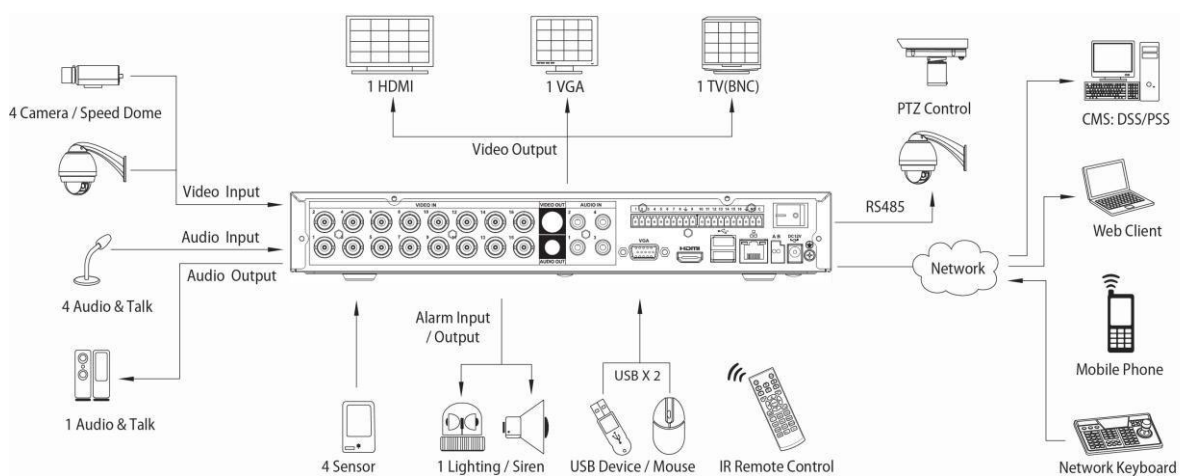

DVR2104/2108/2116HE

Playback Functions	Play, Pause, Stop, Rewind, Fast play, Slow play, Next file, Previous file, Next camera, Previous camera, Full screen, Repeat, Shuffle, Backup selection, Digital zoom
Backup Mode	USB Device / Network
Network	
Ethernet	RJ-45 port (10/100M)
Network Functions	HTTP, IPv4/IPv6, TCP/IP, UPNP, RTSP, UDP, SMTP, NTP, DHCP, DNS, PPPOE, DDNS, FTP, IP Filter
Max. User Access	20 users
Smart Phone	iPhone, iPad, Android, Windows Phone
Storage	
Internal HDD	1 SATA port, up to 4TB
Auxiliary Interface	
USB Interface	2 ports (1 Rear), USB2.0
RS485	PTZ control
General	
Power Supply	DC12V/2A
Power Consumption	10W(without HDD)
Working Environment	-10 ~ +55°C / 10~90%RH / 86~106kpa
Dimension(W×D×H)	Mini 1U, 325mm×245mm×45mm
Weight	1.5KG(without HDD)

System Connection

Takes DVR2116HE as an example