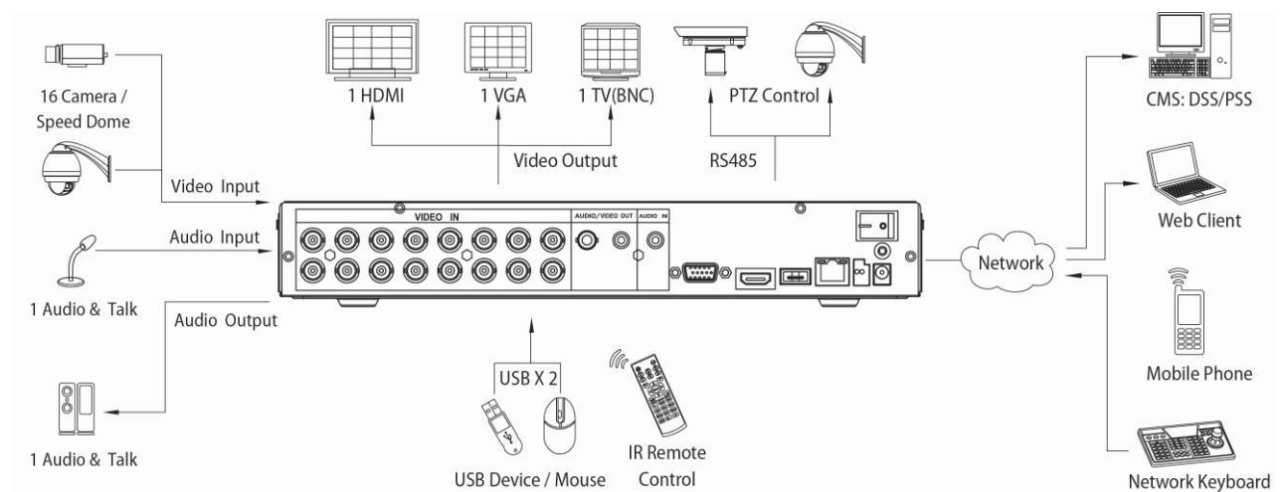

DH-DVR2104/2108/2116H

Playback Functions	Play, Pause, Stop, Rewind, Fast play, Slow play, Next file, Previous file, Next camera, Previous camera, Full screen, Repeat, Shuffle, Backup selection, Digital zoom
Backup Mode	USB Device / Network
Network	
Ethernet	RJ-45 port (10/100M)
Network Functions	HTTP, IPv4/IPv6, TCP/IP, UPNP, RTSP, UDP, SMTP, NTP, DHCP, DNS, PPPOE, DDNS, FTP, IP Filter
Max. User Access	20 users
Smart Phone	iPhone, iPad, Android, Windows Phone
Storage	
Internal HDD	1 SATA port, up to 4TB
Auxiliary Interface	
USB Interface	2 ports (1 Rear), USB2.0
RS485	PTZ control
General	
Power Supply	DC12V/2A
Power Consumption	10W(without HDD)
Working Environment	-10 ~ +55°C / 10~90%RH / 86~106kpa
Dimension(W×D×H)	Mini 1U, 325mm×245mm×45mm
Weight	1.5KG(without HDD)

System Connection

Takes DVR2116H as an example