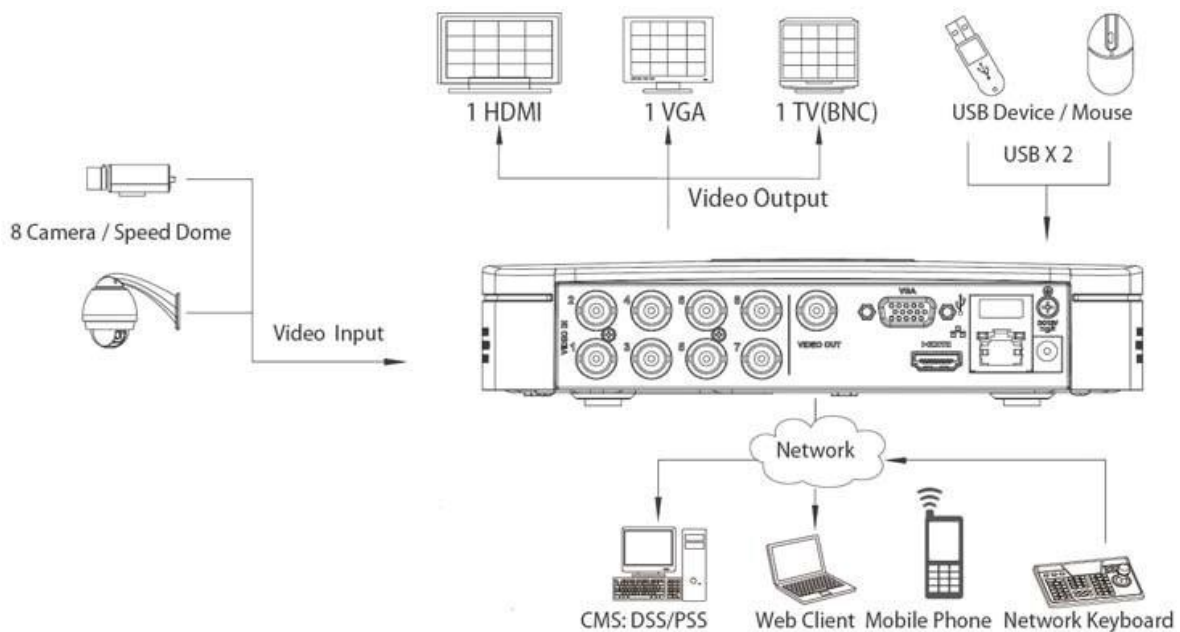

DH-DVR5104/5108/5816C

Backup Mode	USB Device / Network	
Network		
Ethernet	RJ-45 port (10/100M)	
Network Functions	HTTP, IPv4/IPv6, TCP/IP, UPNP, RTSP, UDP, SMTP, NTP, DHCP, DNS, PPPOE, DDNS, FTP, IP Filter	
Max. User Access	20 users	
Smart Phone	iPhone, iPad, Android, Windows Phone	
Storage		
Internal HDD	1 SATA port, up to 4TB	
Auxiliary Interface		
USB Interface	2 ports (1 Rear), USB2.0	
General		
Power Supply	DC12V/2A	
Power Consumption	10W(without HDD)	
Working Environment	-10 ~ +55°C / 10~90%RH / 86~106kpa	
Dimension(W×D×H)	205mm×205mm	270mm×205mm×40mm
Weight	0.5KG	

System Connection

Takes DVR5108C as an example

Dahua Technology Co., Ltd.