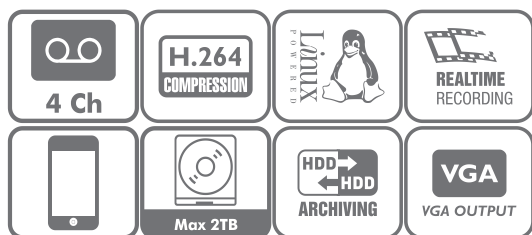

PDR-42D1-A

4 Ch. H.264 D1 Realtime DVR

Key Features

- o H.264 standard compression format
- o All channel @D1 Realtime Recording
- o 3G Dongle Supported
- o Support 1 SATA HDD, 2 USB2.0
- o All channel simultaneous realtime playback
- o Network ,USB backup
- o Support six operations at the same time, recording, playback, network transmission, backup, mobile monitoring, PTZ control etc.
- o Mobile Monitoring : Support Window Mobile, Symbian, Android, iPhone, Blackberry etc.

SPECIFICATIONS

Processor	High performance embedded microprocessor
Operating System	Embedded LINUX
System Resources	Pentaplex: Live recording, Playback, Backup, Remote access, Mobile monitoring
User Interface	GUI
Control Devices	Front panel, USB mouse, IR remote control, Keyboard, Network
Video Input	4 Ch. BNC
Video Output	1TV Out ,1 VGA
Video Standard	NTSC ,PAL
Compression	H.264
Video Resolution	800 * 600,1024*768, 1280 * 1024 ,1366*768,1440*900,1920*1080
Video Recording	D1 @ (1-25fps)
Video Display Split	1/4
Audio Input	2 × RCA
Bi-directional Talk Input	Take up 2 ch. Audio input.
Audio Output	1 ×RCA
Hard Disk	1 SATA (Max. 2TB)
Trigger Events	Record,e-mail.etc.
Recording Mode	Record,e-mail.etc.
Recording Priority	Manual>Alarm>Motion Detection
Search Mode	Time,calendar search,Event(motion)
Playback	Play,pouse,FF,FB,Digital Zoom.
Backup Mode	Network backup,USB backup
Max User Account	10 Users online ,dual stream
Interface Ports	2 USB, 1 RJ45 , 1 RS485
3G	3G Dongle Supported
Protocols	TCP/IP,UDP,DHCP,DNS,PPPOE,DDNS,E-mail
Remote Operations	Monitor, Playback, System setting, files download, Log information
Power Supply	DC12V
Working Temp	0° C~50° C/10~90%RH/86~106KPa
Dimensions	375mm×285mm×45mm