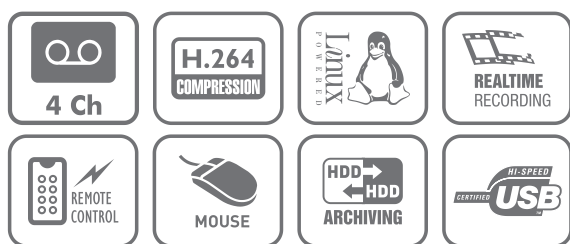

Key Features

- H.264 standard compression format
- 4 Ch. CIF full real time
- 3G Dongle Supported
- All channel simultaneous realtime playback
- Support 1 SATA HDD, 2 USB2.0
- Easy Backup : U-disk/Hard disk/USB CD/DVD-RW/Download
- Support six operations at the same time, recording, playback, network transmission, backup, mobile monitoring, PTZ control etc.
- Mobile Monitoring : Support Window Mobile, Symbian, Android, iPhone, Blackberry etc.

SPECIFICATIONS

Processor	High performance embedded microprocessor
Operating System	Embedded LINUX
System Resources	Pentaplex: Live recording, Playback, Backup, Remote access, Mobile monitoring
User Interface	GUI
Control Devices	Front panel, USB mouse, IR remote control, Keyboard, Network
Video Input	4 Ch, BNC,(1.0Vp-p,75Ω)
Video Output	1 BNC,(1.0Vp-p,75Ω),1VGA
Video Standard	NTSC 120F/S,PAL100F/S
Compression	H.264
Video Resolution	1280*1024
Video Recording	4 Ch CIF Real Time
Video Display Split	1/4
Audio Input	4×RCA
Audio Output	1 ×BNC
Hard Disk	1 SATA (Max. 2TB)
HDD Management	Hard Disk Hibernation Technology, HDD Faulty aAlarm, File Restoration
Recording Mode	Manual, schedule(regular continuous), MD(Video detection: Motion detection, Video blank, video loss, Alarm)Stop
Recording Priority	Manual>Alarm>Motion Detection
Search Mode	Time/date, Alarm, Motion Detection
Backup Mode	U-Disk/Hard disk/USB CD/DVD-RW/Download
Interface Ports	2 USB, 1 RJ45
3G	3G Dongle Supported
Protocols	TCP/IP,UDP,DHCP,DNS,IP filter, PPPOE, E-mail, Alarm server, UPNP, DDNS, DNS Binding
Remote Operations	Monitor, Playback, System setting, files download, Log information
Power Supply	12V/3A
Power Consumption	≤20W
Working Temp	-10°C ~+55°C/10~90%RH/86~106KPa
Dimensions	380*125*305mm
Weight	1.236kg