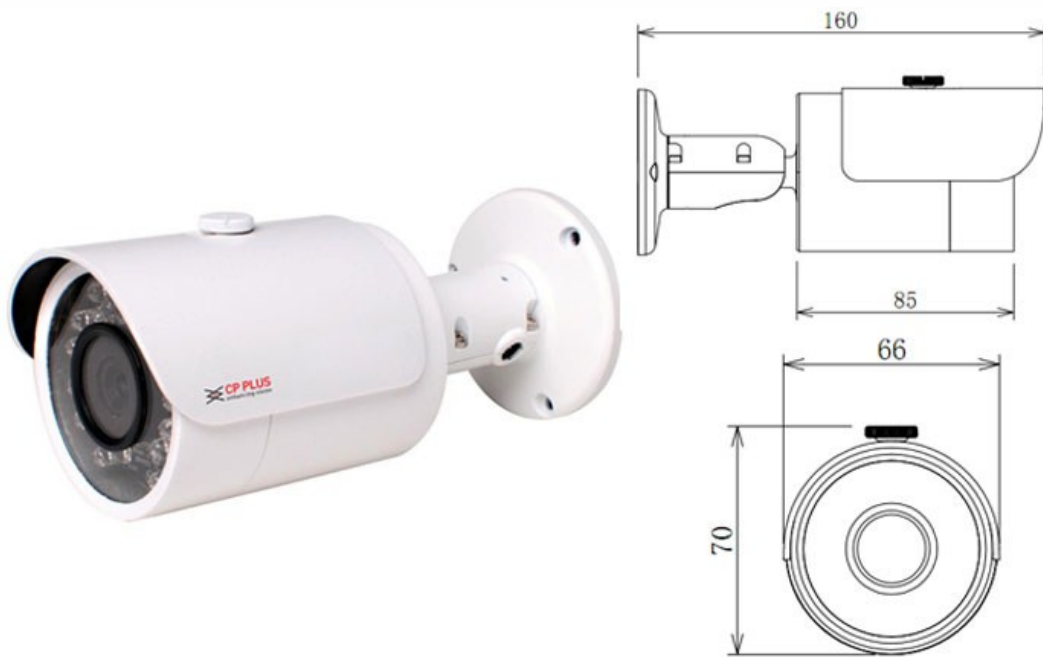

CP- UVC-T2200L2

2 MP HDCVI IR Bullet Camera - 20 Mtr.

CP PLUS
CORAL

Main Features

- 1/3" 2MP HQIS Pro
- 25/30fps@1080P
- Day/Night(ICR), AWB, AGC, BLC, 3D-DNR
- 6mm fixed lens (2.8 mm, 3.6mm, 8mm optional)
- IR Range of 20 M, Smart IR
- OSD Menu, High speed, long distance real-time transmission
- IP66
- Mobile Software: iCMOB, gCMOB
- CMS Software: KVMS Pro, vOptimus Pro

CP- UVC-T2200L2

2 MP HDCVI IR Bullet Camera - 20 Mtr.

Feature

Image Sensor
Minimum Illumination
Shutter Speed
Lens
Video Output
Resolution
ICR
IR
Operating Temperature
Power Source
Power Consumption
Weatherproof Standard
Dimension
Weight

Specification

1/3" 2Megapixel HQIS Pro
0.05Lux@F1.2(0Lux IR LED on)
1/3s~1/100,000s
6mm fixed lens (2.8 mm, 3.6mm, 8mm optional)
1-channel BNC HDCVI high definition video output/ CVBS standard definition video output
1920×1080@25 fps; 1920×1080@30 fps; 1280×720@25 fps; 1280×720@30 fps;
Auto(ICR)/B&W/Color
IR Range of 20 M, Smart IR
-30°C~+60°C/ Less than 95%RH (no condensation)
DC12V±10%
Max 4.5W
IP66
Φ65mm x154.7mm
380g