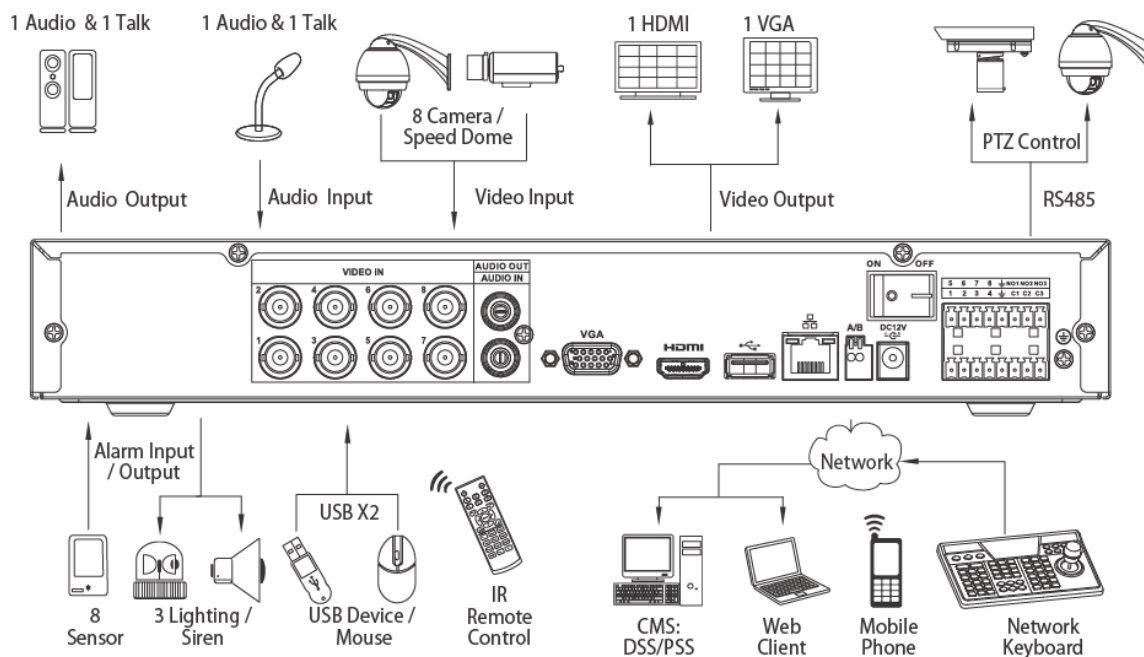

DH-HCVR5104/5108HE

Network	
Ethernet	RJ-45 port (10/100M)
Network Functions	HTTP, IPv4/IPv6, TCP/IP, UPNP, RTSP, UDP, SMTP, NTP, DHCP, DNS, PPPOE, DDNS, FTP, IP Filter
Max. User Access	128 users
Smart Phone	iPhone, iPad, Android, Windows Phone
Storage	
Internal HDD	1 SATA port, up to 4TB
Auxiliary Interface	
USB Interface	2 ports(1 Rear), USB2.0
RS485	1 port, For PTZ Control
General	
Power Supply	DC12V/2A
Power Consumption	10W(without HDD)
Working Environment	-10 ~ +55°C / 10~90%RH / 86~106kpa
Dimension(W×D×H)	Mini 1U, 325mm×245mm×45mm
Weight	1.5KG(without HDD)

System Connection

HCVR5108HE System Connection

Dahua Technology Co., Ltd.

1187 BinAn Road, Binjiang District, Hangzhou, China

Tel: +86-571-87688883

Fax: +86-571-87688815

Email: overseas@dahuatech.com

www.dahuatech.com