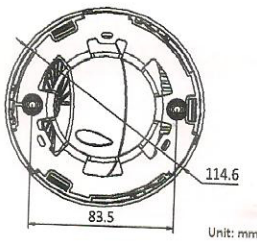

EXIR

Key features

- HD720P Video Output
- Adopt HDTV Technology
- True Day/Night, Smart IR
- EXIR technology, 20/40m IR distance
- IP66 weatherproof

Dimensions

Unit: mm

Accessories

Indoor / outdoor wall mount
DS-1272ZJ-110

Indoor wall mount
DS-1258ZJ

Available model

- DS-2CE56C2T-IT1
- DS-2CE56C2T-IT3

	DS-2CE56C5T-IT1	DS-2CE56C5T-IT3
Camera		
Image Sensor	1 / 3 Progressive Scan CMOS	
Effective Pixels	1280(H)*720(V)	
Min. Illumination	0.01 Lux @(F1.2,AGC ON), 0 Lux with IR	
Shutter speed	1/25(1/30) s to 1/50,000 s	
Lens	3.6mm (2.8mm, 6mm, 8mm optional)	3.6mm (2.8mm, 6mm, 8mm, 12mm, 16mm optional)
	Angle of View: 71.43°(3.6mm), 92.45°(2.8mm), 46.9°(6mm), 34.5°(8mm)	Angle of View: 76.88°(3.6mm), 99.73°(2.8mm), 50.1°(6mm), 36.8°(8mm), 24.33°(12mm), 18.4°(16mm)
Lens Mount	M12	
Angle Adjustment	Pan: 0 - 360°, Tilt: 0 - 90°, Rotation: 0 - 360°	
Day & Night	ICR	
Synchronization	Internal synchronization	
Video Frame Rate	720p@25fps/720p@30fps	
HD Video Output	1 Analog HD output	
CVBS Output	1Vp-p Composite Output(75Ω / BNC)	
S / N Ratio	More than 52dB	
General		
Working Temperature / Humidity	-40 °C - 60 °C (-40 °F - 140 °F) Humidity 90% or less (non-condensing)	
Power Supply	12 VDC	
Power Consumption	Max. 3W	Max. 4.5W
Weather Proof Ratings	IP66	
IR Range	Up to 20m	Up to 40m
Communication	Up the coax(need UTC controller) Protocol: Pelco-C(Coaxitron)	
Dimensions	Φ114.6 × 89.1mm(Φ4.5" × 3.5")	
Weight	300 g (0.66 lb)	