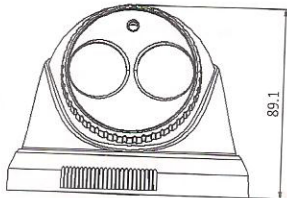

EXIR

Key features

- HD720P Video Output
- Adopt HDTV Technology
- True Day/Night, Smart IR
- EXIR technology, 20/40m IR distance
- IP66 weatherproof

Dimensions

Unit: mm

Accessories

Indoor / outdoor wall mount
DS-1272ZJ-110

Indoor wall mount
DS-1258ZJ

Available model

- DS-2CE56C2T-IT1
- DS-2CE56C2T-IT3

	DS-2CE56C5T-IT1	DS-2CE56C5T-IT3
Camera		
Image Sensor	1 / 3 Progressive Scan CMOS	
Effective Pixels	1280(H)*720(V)	
Min. Illumination	0.01 Lux @(F1.2,AGC ON), 0 Lux with IR	
Shutter speed	1/25(1/30) s to 1/50,000 s	
Lens	3.6mm (2.8mm, 6mm, 8mm optional)	3.6mm (2.8mm, 6mm, 8mm, 12mm, 16mm optional)
	Angle of View: 71.43°(3.6mm), 92.45°(2.8mm), 46.9°(6mm), 34.5°(8mm)	Angle of View: 76.88°(3.6mm), 99.73°(2.8mm), 50.1°(6mm), 36.8°(8mm), 24.33°(12mm), 18.4°(16mm)
Lens Mount	M12	
Angle Adjustment	Pan: 0 - 360°, Tilt: 0 - 90°, Rotation: 0 - 360°	
Day & Night	ICR	
Synchronization	Internal synchronization	
Video Frame Rate	720p@25fps/720p@30fps	
HD Video Output	1 Analog HD output	
CVBS Output	1Vp-p Composite Output(75Ω / BNC)	
S / N Ratio	More than 52dB	
General		
Working Temperature / Humidity	-40 °C - 60 °C (-40 °F - 140 °F) Humidity 90% or less (non-condensing)	
Power Supply	12 VDC	
Power Consumption	Max. 3W	Max. 4.5W
Weather Proof Ratings	IP66	
IR Range	Up to 20m	Up to 40m
Communication	Up the coax(need UTC controller) Protocol: Pelco-C(Coaxitron)	
Dimensions	Φ114.6 × 89.1mm(Φ4.5" × 3.5")	
Weight	300 g (0.66 lb)	