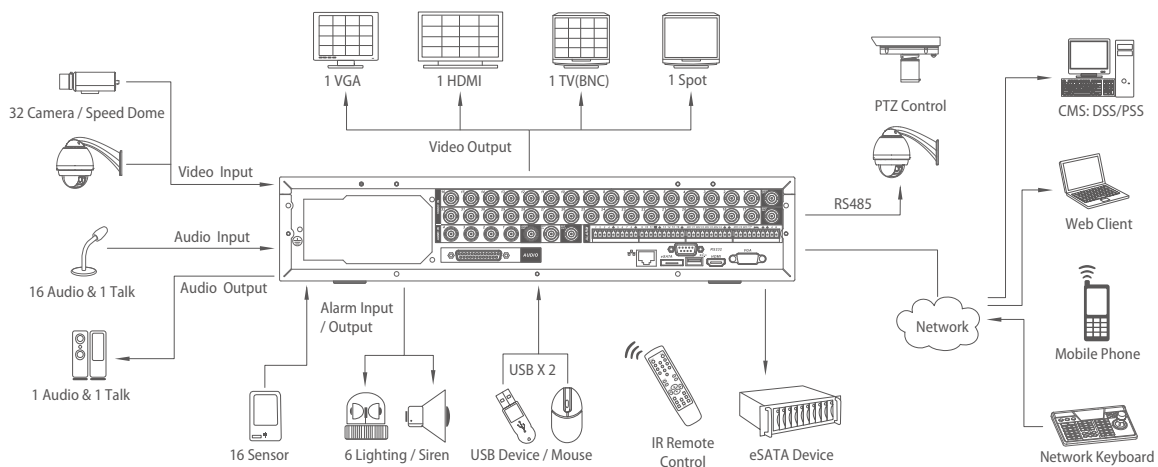

System Connection