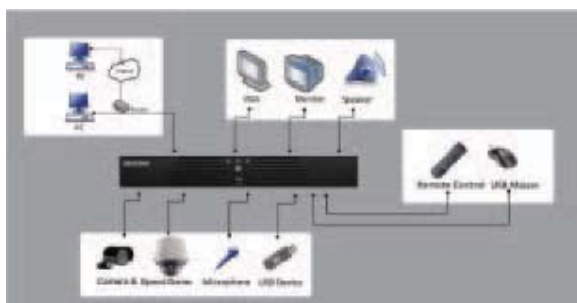

DS-7204/7208/7216HVI-ST/SN Standalone DVR

Key Features

- H.264 video compression
- Up to 4CIF resolution recording
- VGA output at 1280 × 1024 resolution
- Dual-stream
- 4/8/16-ch synchronous playback
- SADP(IP Finder), NTP, DHCP, SMTP protocols

Rear Panel of DS-7216HVI-ST/SN

- | | |
|------------------|----------------------------------|
| 1. USB interface | 7. LAN |
| 2. Video out | 8. RS-485 interface |
| 3. Video in | 9. 12 VDC power supply interface |
| 4. Audio in | 10. Power switch |
| 5. Audio out | 11. GND |
| 6. VGA interface | |